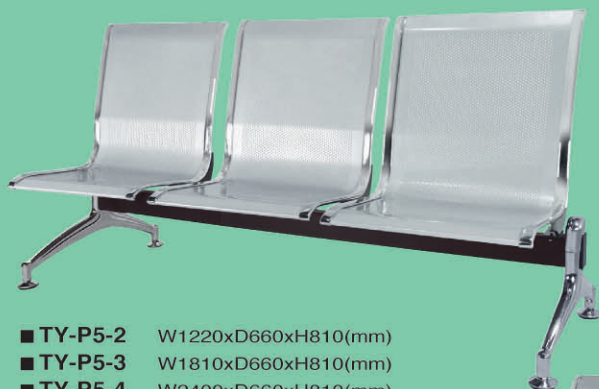

- **TY-P5-2** W1220xD660xH810(mm)
- **TY-P5-3** W1810xD660xH810(mm)
- **TY-P5-4** W2400xD660xH810(mm)