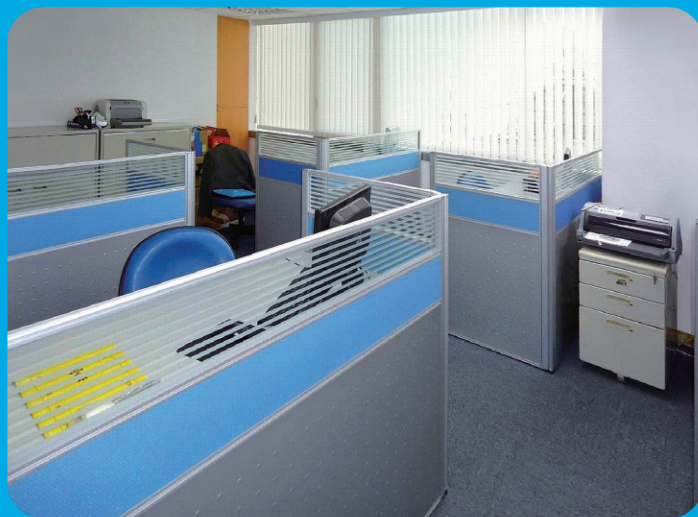

DIVIDING PARTITION

2.5cm Dividing Partition Series