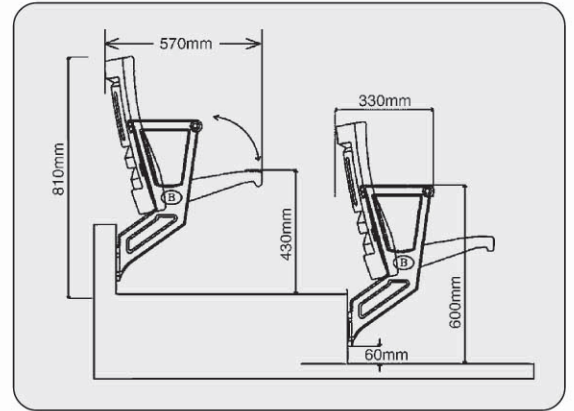

Seating Collection Series

■ TY-HSY-100