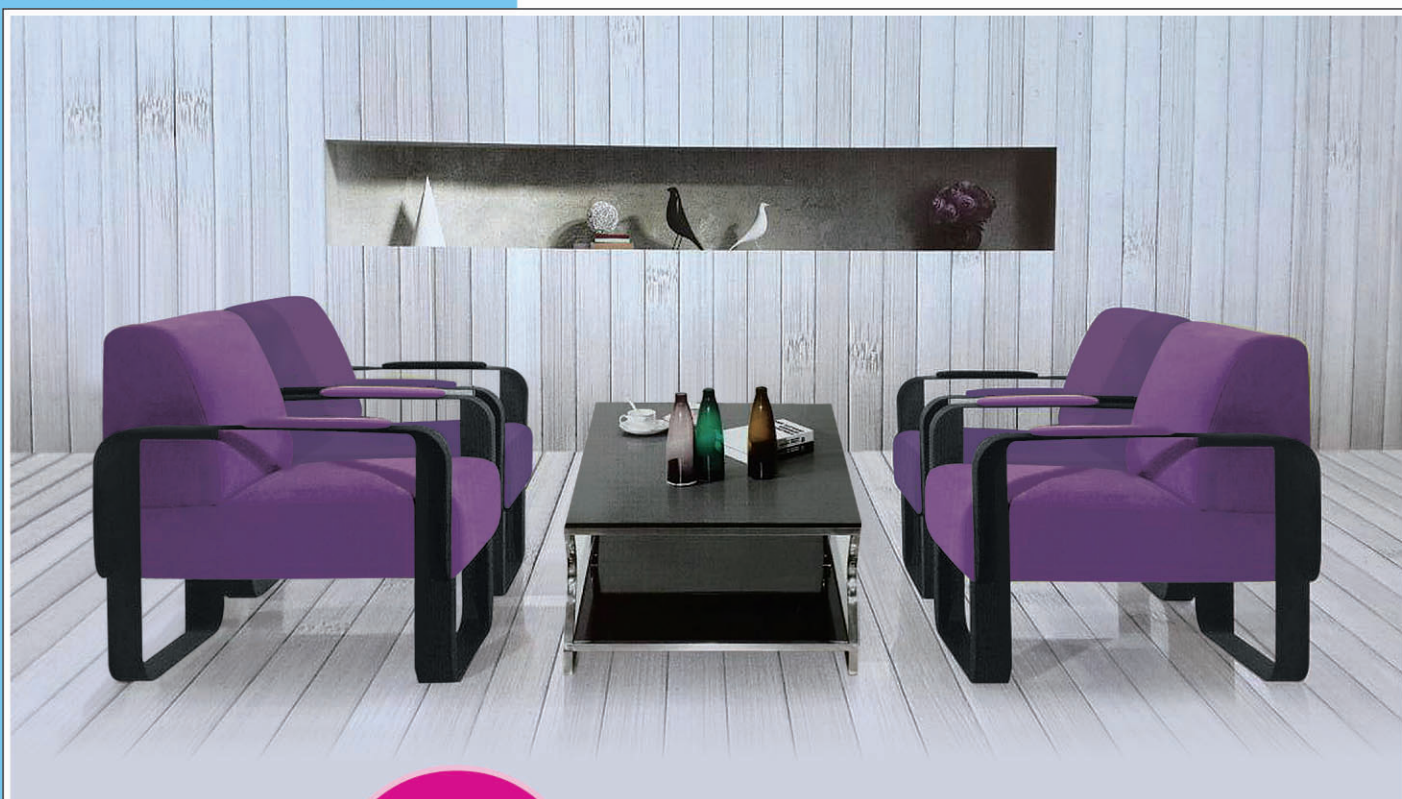

■ T2-211 (皮合椅)
W450xD500xH730(mm)

■ TCM-398
W500xD570xH830(mm)

■ TSD-W7909 (坐網)
W520xD580xH850(mm)

OFFICE FURNITURE

沙發 系列

SOFA
SERIES

- TY-6002-1 (單人) W 780xD820xH820(mm)
- FZ-CJ02A (大茶几) W1300xD700xH450(mm)