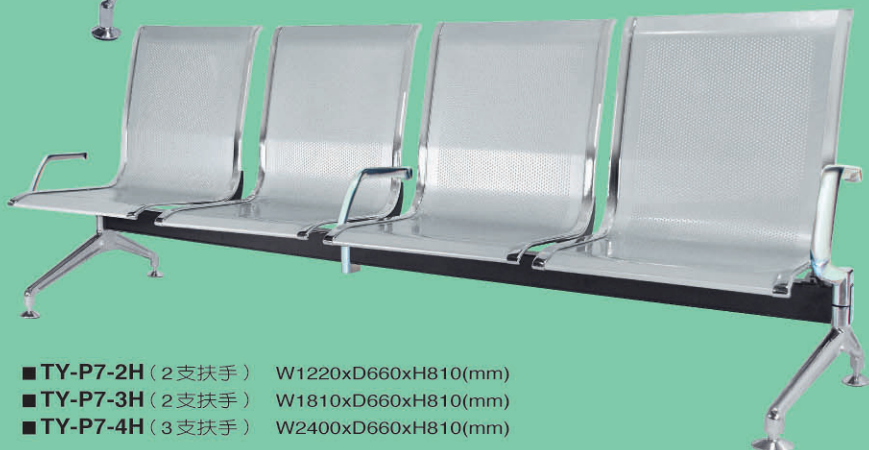

- **TY-P7-2H** (2支扶手) W1220xD660xH810(mm)
- **TY-P7-3H** (2支扶手) W1810xD660xH810(mm)
- **TY-P7-4H** (3支扶手) W2400xD660xH810(mm)